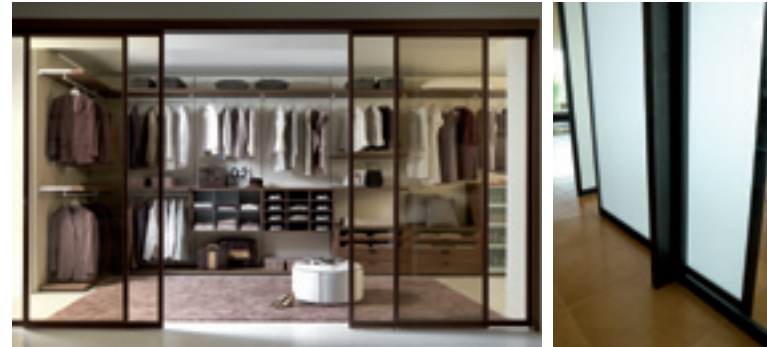

Scorrimento tramite binario superiore con veletta a vista o binario affogato nel soffitto. Finiture profili alluminio naturale, alluminio brill, laccati opaco, lucido, setasil o rivestiti in essenza rovere, noce, noce canaletto.

Specchiature interne in vetro trasparente, acidato, bronzo, fumè, stratificato, laccato 12 colori lucido o 12 colori satinato.

Altezze e larghezze a misura in base alle dimensioni del vano.

Sliding-door systems with extruded-aluminium surround and central panel mirrors or split up by means of one or more horizontal crosspieces.

Finish: glass, lacquered or wood panels.

Sliding by means of upper rail with visible top covering or rail integrated in ceiling natural-aluminium profile finishes, brill aluminium, matt lacquered, polished, setasil or covered in oak, walnut or black walnut.

Clear-glass inner mirrors, etched, bronze, smoked, laminated, lacquered in 12 gloss colours or 12 satin-finish colours.

Heights and widths to measure according to room dimensions.

libera cabina armadio/walk-in closet